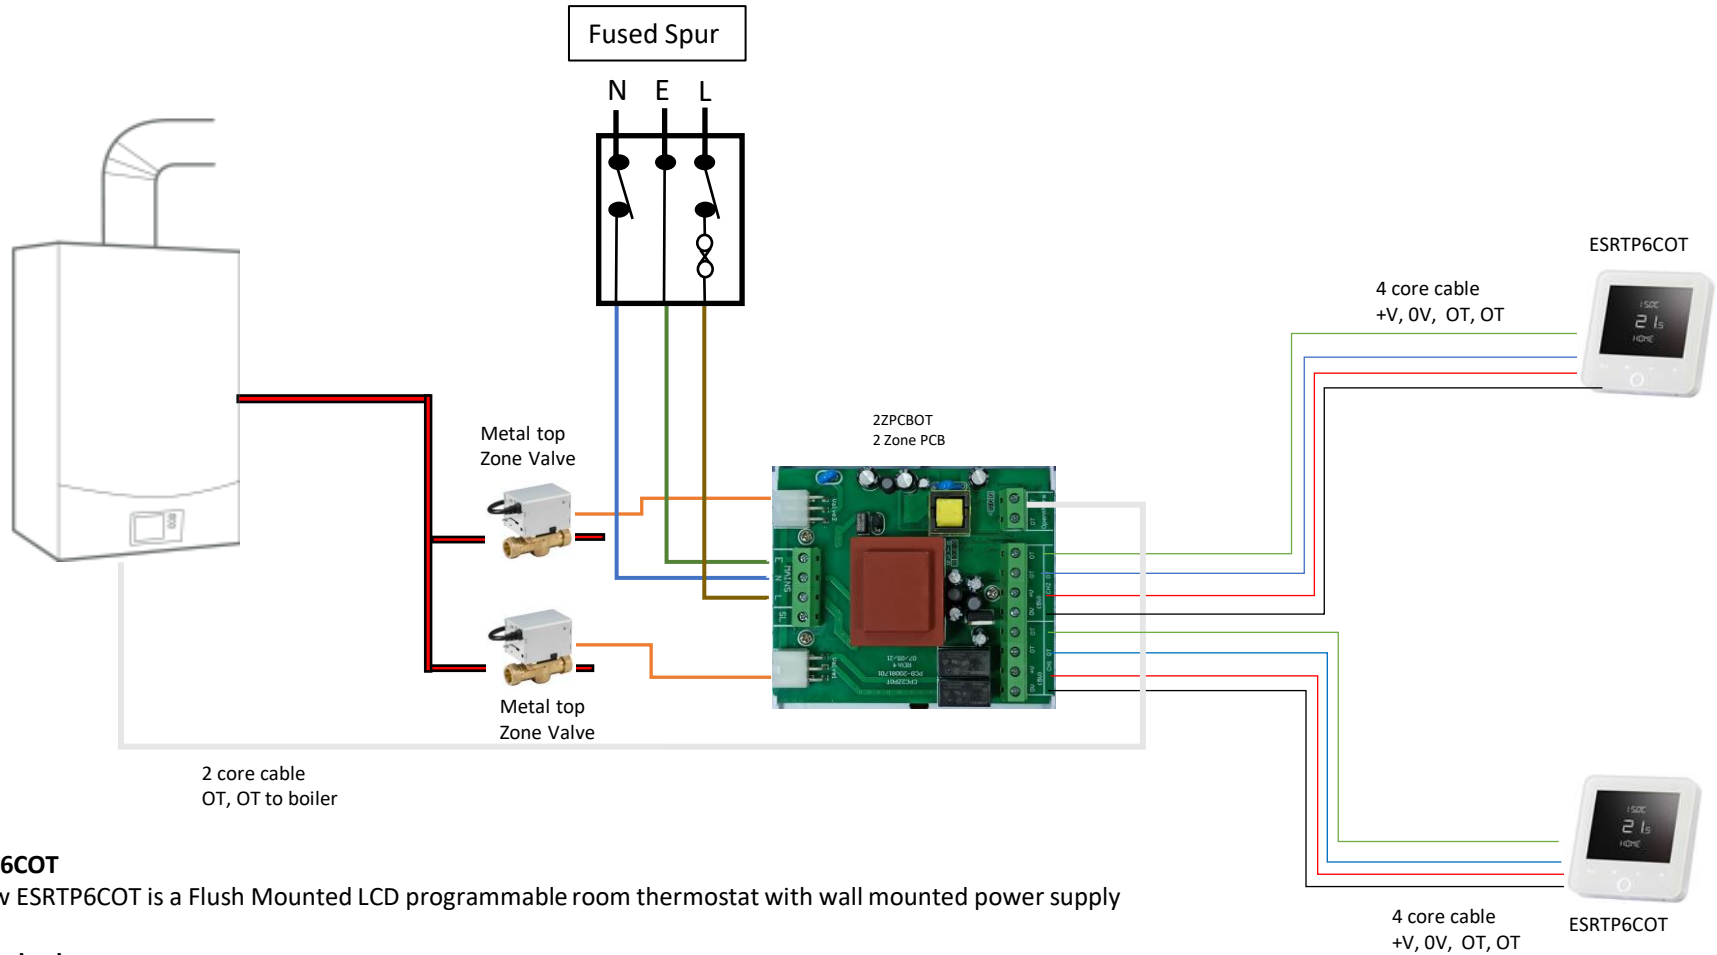

RTP6COT 2 Zone OpenTherm

CPC2ZP6COT

The new ESRTP6COT is a Flush Mounted LCD programmable room thermostat with wall mounted power supply

Pack Contents:

- 2 x ESRTP6COT: Flush-mounted Programmable Room Thermostat
- 1 x 2ZPCBOT: Power Supply Wiring Centre
- 2 x ESZV222PM: Metal Top Zone valve

ESI Product Code	Controls Pack - Description
CPC2ZP6COT	(Specified) 2 Zone OpenTherm Combi Controls Pack